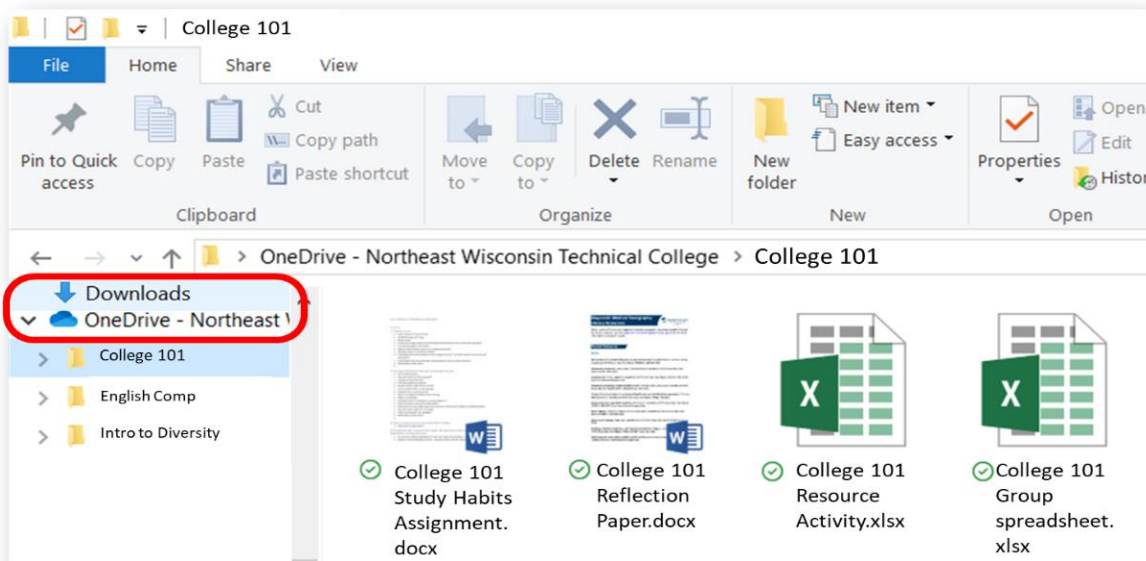

Nyem lub icon file folder nyob hauv qab ntawm koj lub vijtsam kom qhib Windows

Explorer saib koj cov ntaub ntawv thiab nyem qhib lawv. Cov ntaub ntawv rub tawm tau khaws cia hauv daim nplaub tshev Downloads.