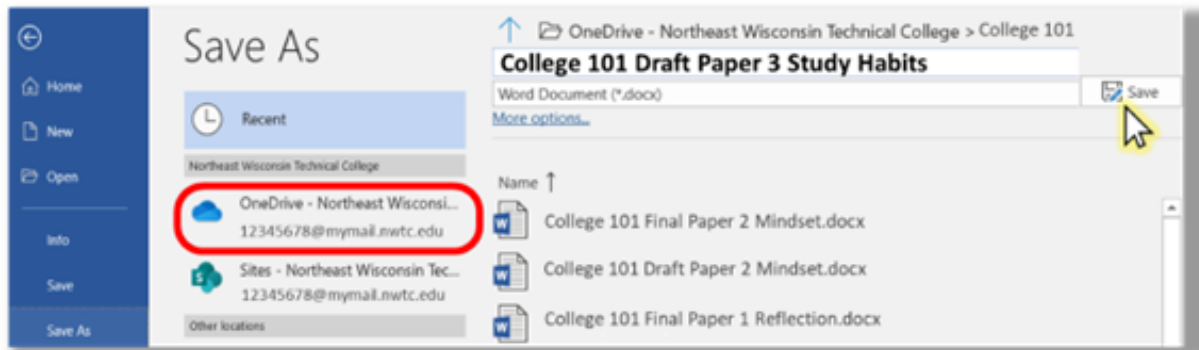

Kev sib txuas lus nrog Email

Txhawm rau xa thiab tau txais email, nkag mus rau koj tus tub ntxhais kawm email account los ntawm tub ntxhais kawm portal ntawm student.nwtc.edu lossis los ntawm NWTC lub vev xaib. Nyem rau ntawm Tub Kawm Ntawv Nkag Mus thiab mus rau Technology Resources.

Txuag cov ntaub ntawv

Qee zaum koj yuav tau xa ib daim ntawv rau kev ua haujlwm. Thaum txuag cov ntaub ntawv, ib txwm xaiv Cov Ntaub Ntawv, tom qab ntawd Txuag Raws li thiab xaiv koj tus tub ntxhais kawm OneDrive account.